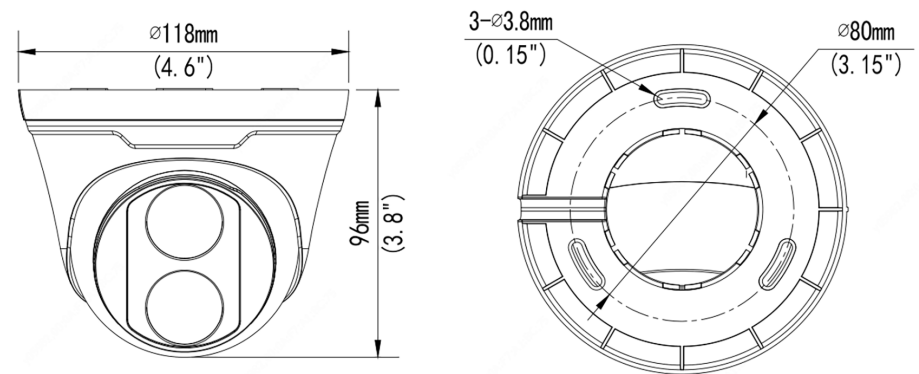

## GENERAL

Power	DC 12V±25%, PoE (IEEE 802.3af) Power consumption: Max 3W
Dimensions (Ø x H)	Φ118 x 96mm (Φ4.6" x 3.8")
Net Weight	0.35kg (0.77lb)
Materials	Front cover: metal, Rear cover:plastic, Bracket:plastic, Bottom plate:metal
Working Environment	Ø 220 x 369mm (Ø8.7" x 14.5")
Weight	3.4kg (7.5lb)
Working Environment	-30°C ~ 60°C (-22°F ~ 140°F), Humidity: ≤95% RH (non-condensing)
Storage Environment	-30°C ~ 60°C (-22°F ~ 140°F), Humidity: ≤95% RH (non-condensing)
Surge Protection	2KV
Ingress Protection	IP67

## DIMENSIONS

 elite